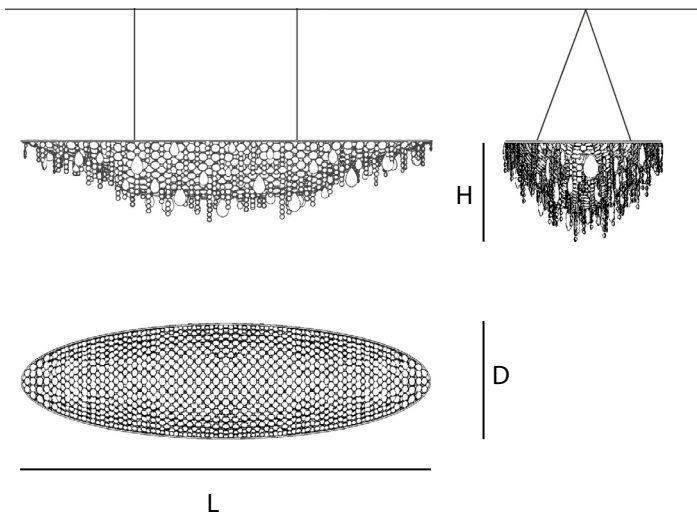

MATERIALS

chromed metal frame and Italian crystal

POWER SUPPLY

white three core braided cloth covered cable 3 x 0,75 mmq

CEILING CUP

included

LIGHT SOURCE

LED E14 Philips dimmable bulbs (included)

energy class A+ --> E

SUSPENSION CABLE

steel cable - custom length

DIMMERABLE

yes

COLOR OF LIGHT

2700 K

VOLTAGE

220 - 240 Volt

CERTIFICATIONS

CE IP20

PACKAGING

timber box treated in compliance with ISPM15

Dimensions

MEMENTO ELLIPTIC 60	L60 x D24 x H 20 cm
MEMENTO ELLIPTIC 80	L80 x D30 x H 20 cm
MEMENTO ELLIPTIC 100	L100 x D40 x H 25 cm
MEMENTO ELLIPTIC 120	L120 x D48 x H 30 cm
MEMENTO ELLIPTIC 140	L140 x D56 x H 30 cm
MEMENTO ELLIPTIC 160	L160 x D64 x H 35 cm
MEMENTO ELLIPTIC 180	L180 x D72 x H 40 cm
MEMENTO ELLIPTIC 200	L200 x D80 x H 45 cm